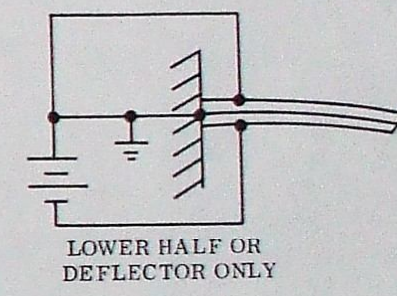

AMPEX AST VIDEO PLAYBACK HEAD

COMBINED AC DRIVE

UPPER HALF OF DE FLECTOR ONLY

LOWER HALF OF DE FLECTOR ONLY

AST DEFLECTOR GAIN RESPONSE

A) FREQUENCY RESPONSE

BI-MORPH DEFLECTOR ELEMENT