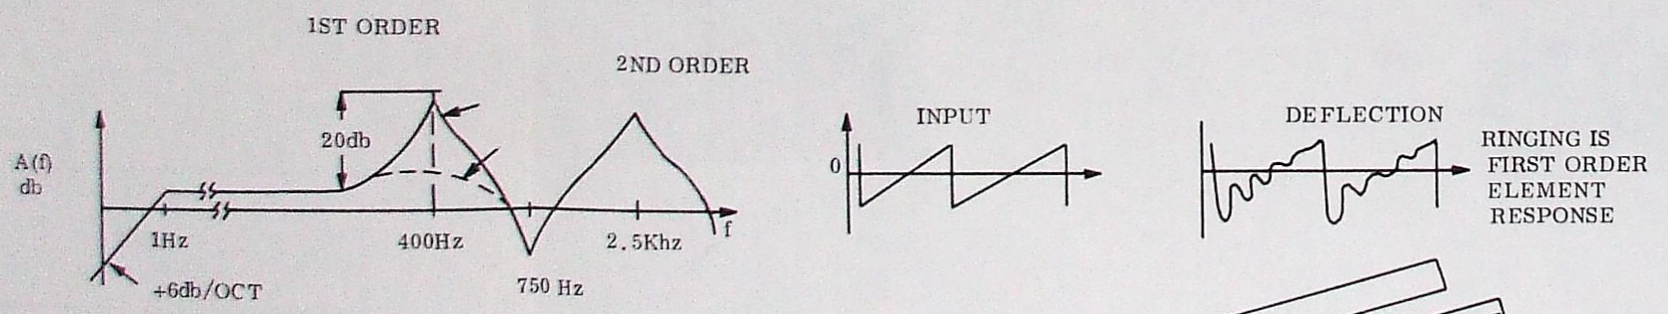

AMPEX AST VIDEO PLAYBACK HEAD

COMBINED AC DRIVE

UPPER HALF OF DE FLECTOR ONLY

LOWER HALF OF DE FLECTOR ONLY

AST DEFLECTOR GAIN RESPONSE

A) FREQUENCY RESPONSE

BI-MORPH DEFLECTOR ELEMENT