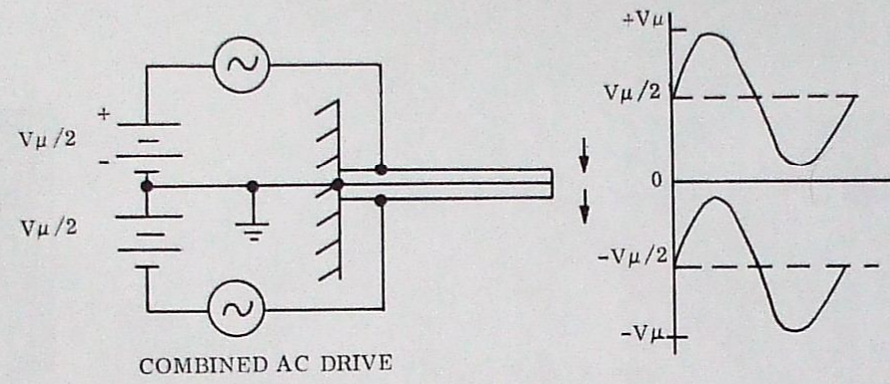

AMPEX AST VIDEO PLAYBACK HEAD

COMBINED AC DRIVE

UPPER HALF OF DE FLECTOR ONLY

LOWER HALF OF DE FLECTOR ONLY

AST DEFLECTOR GAIN RESPONSE

A) FREQUENCY RESPONSE

BI-MORPH DEFLECTOR ELEMENT