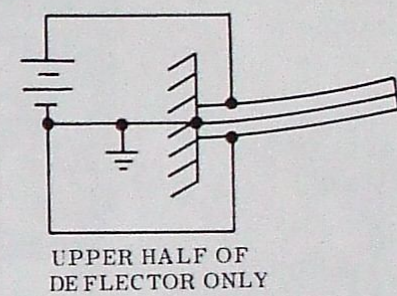

AMPEX AST VIDEO PLAYBACK HEAD

COMBINED AC DRIVE

UPPER HALF OF DE FLECTOR ONLY

LOWER HALF OF DE FLECTOR ONLY

AST DEFLECTOR GAIN RESPONSE

A) FREQUENCY RESPONSE

BI-MORPH DEFLECTOR ELEMENT